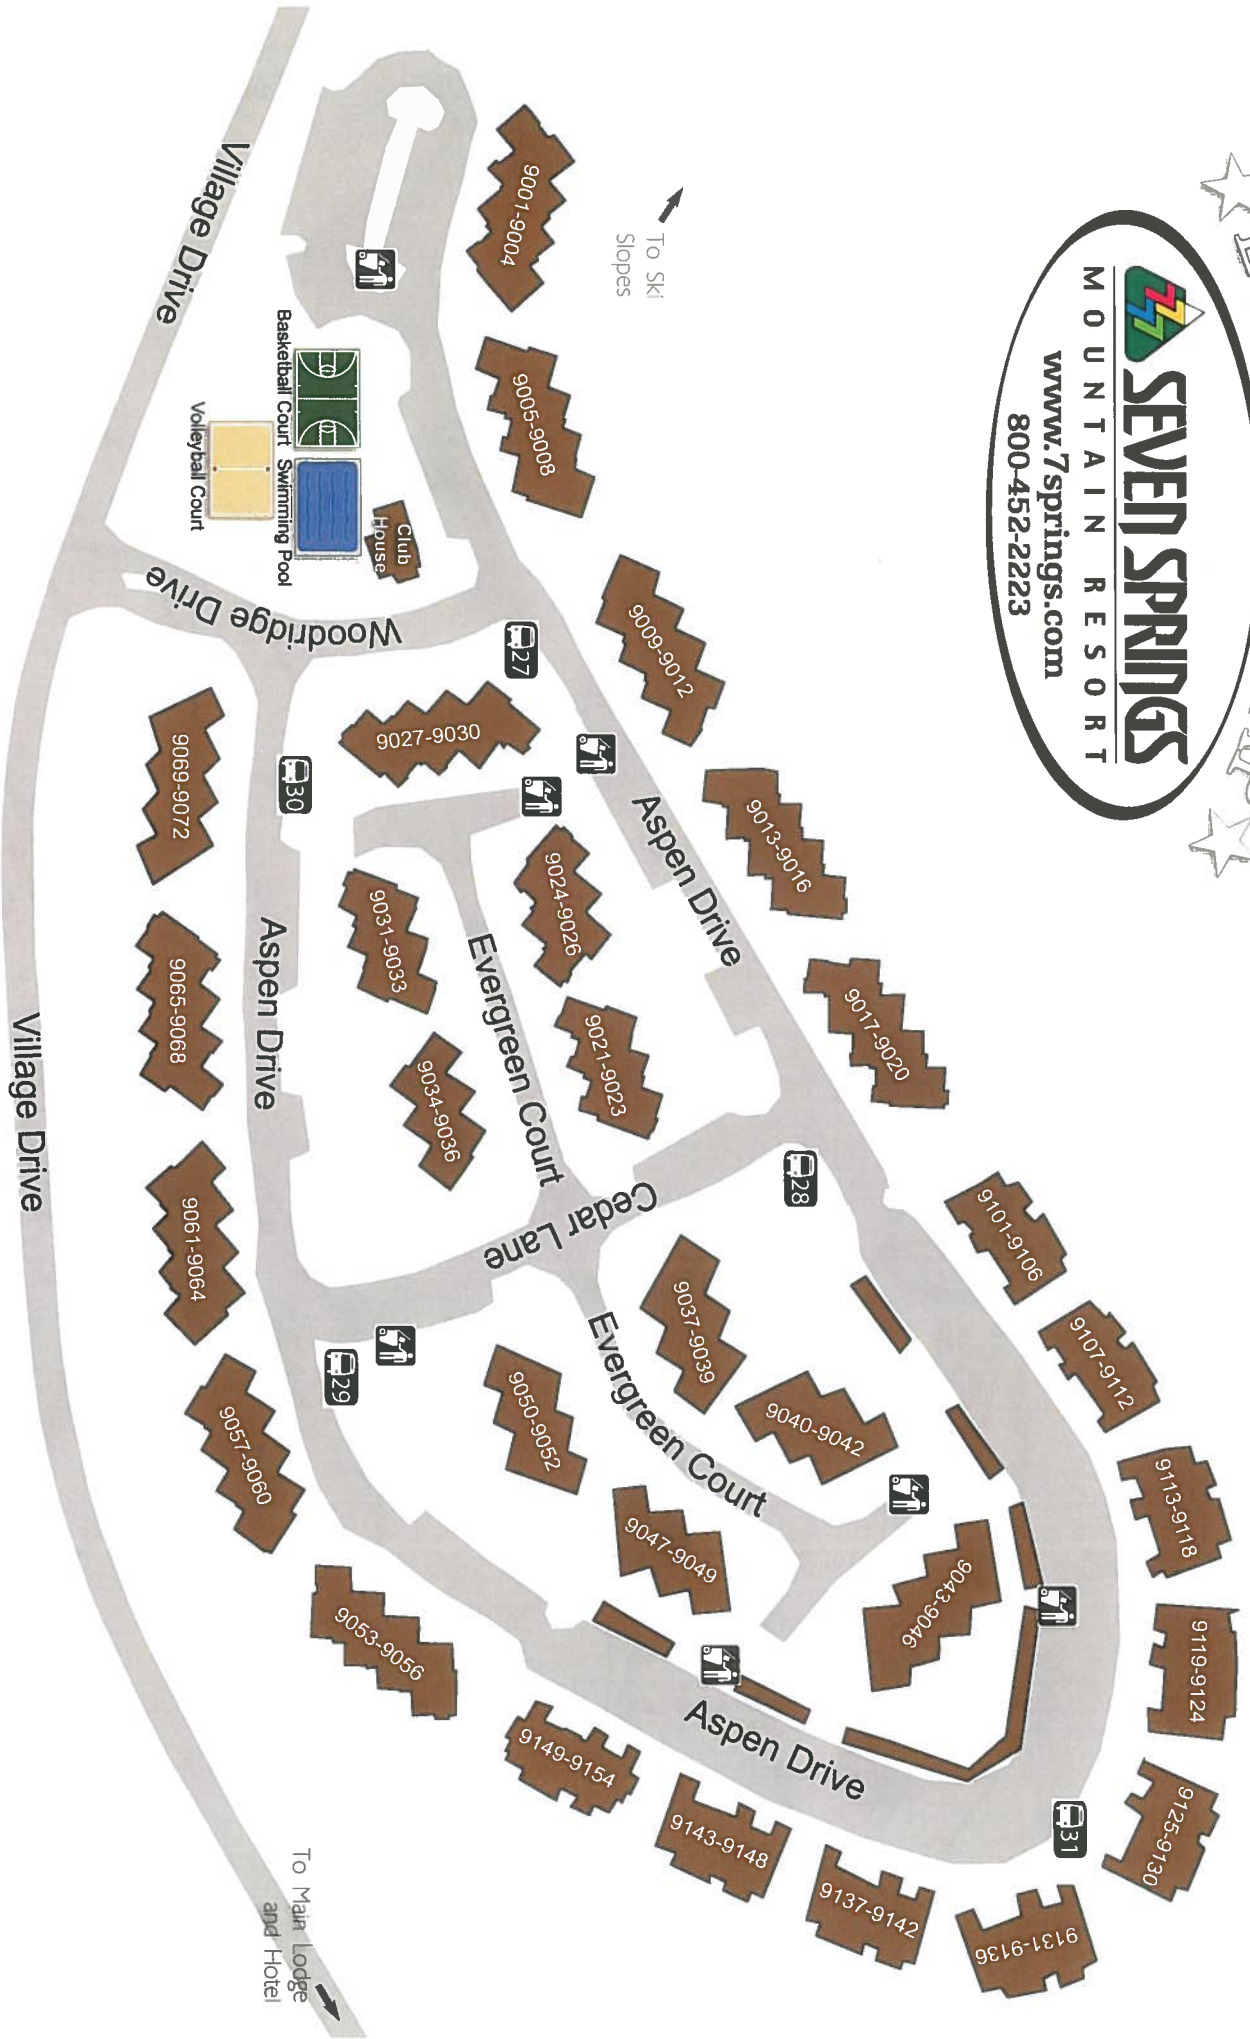

Shuttle Ext. 5000

To Main Lodge and Hotel

★ LODGING MAP ★

SEVEN SPRINGS
MOUNTAIN RESORT
www.7springs.com
800-452-2223

WoodRidge

Shuttle Ext. 5000

Shuttle Ext. 5000

★ LODGING MAP ★

Golf Course Rd.

Mountain Villas

Mt. Villa Rd.

Mt. Villa Rd.

County Line Rd

Swimming Pool

8 9

1 2 3 4 5 6 7

1 2 3 4 5 6 7 8 9

Golf Club House

Golf Course Rd.

County Line Rd

Mt. Villa Rd.

Mt. Villa Rd.

To Main Lodge and Hotel

Shuttle Ex. 5000

To Main Lodge and Hotel

Shuttle Ex. 5000