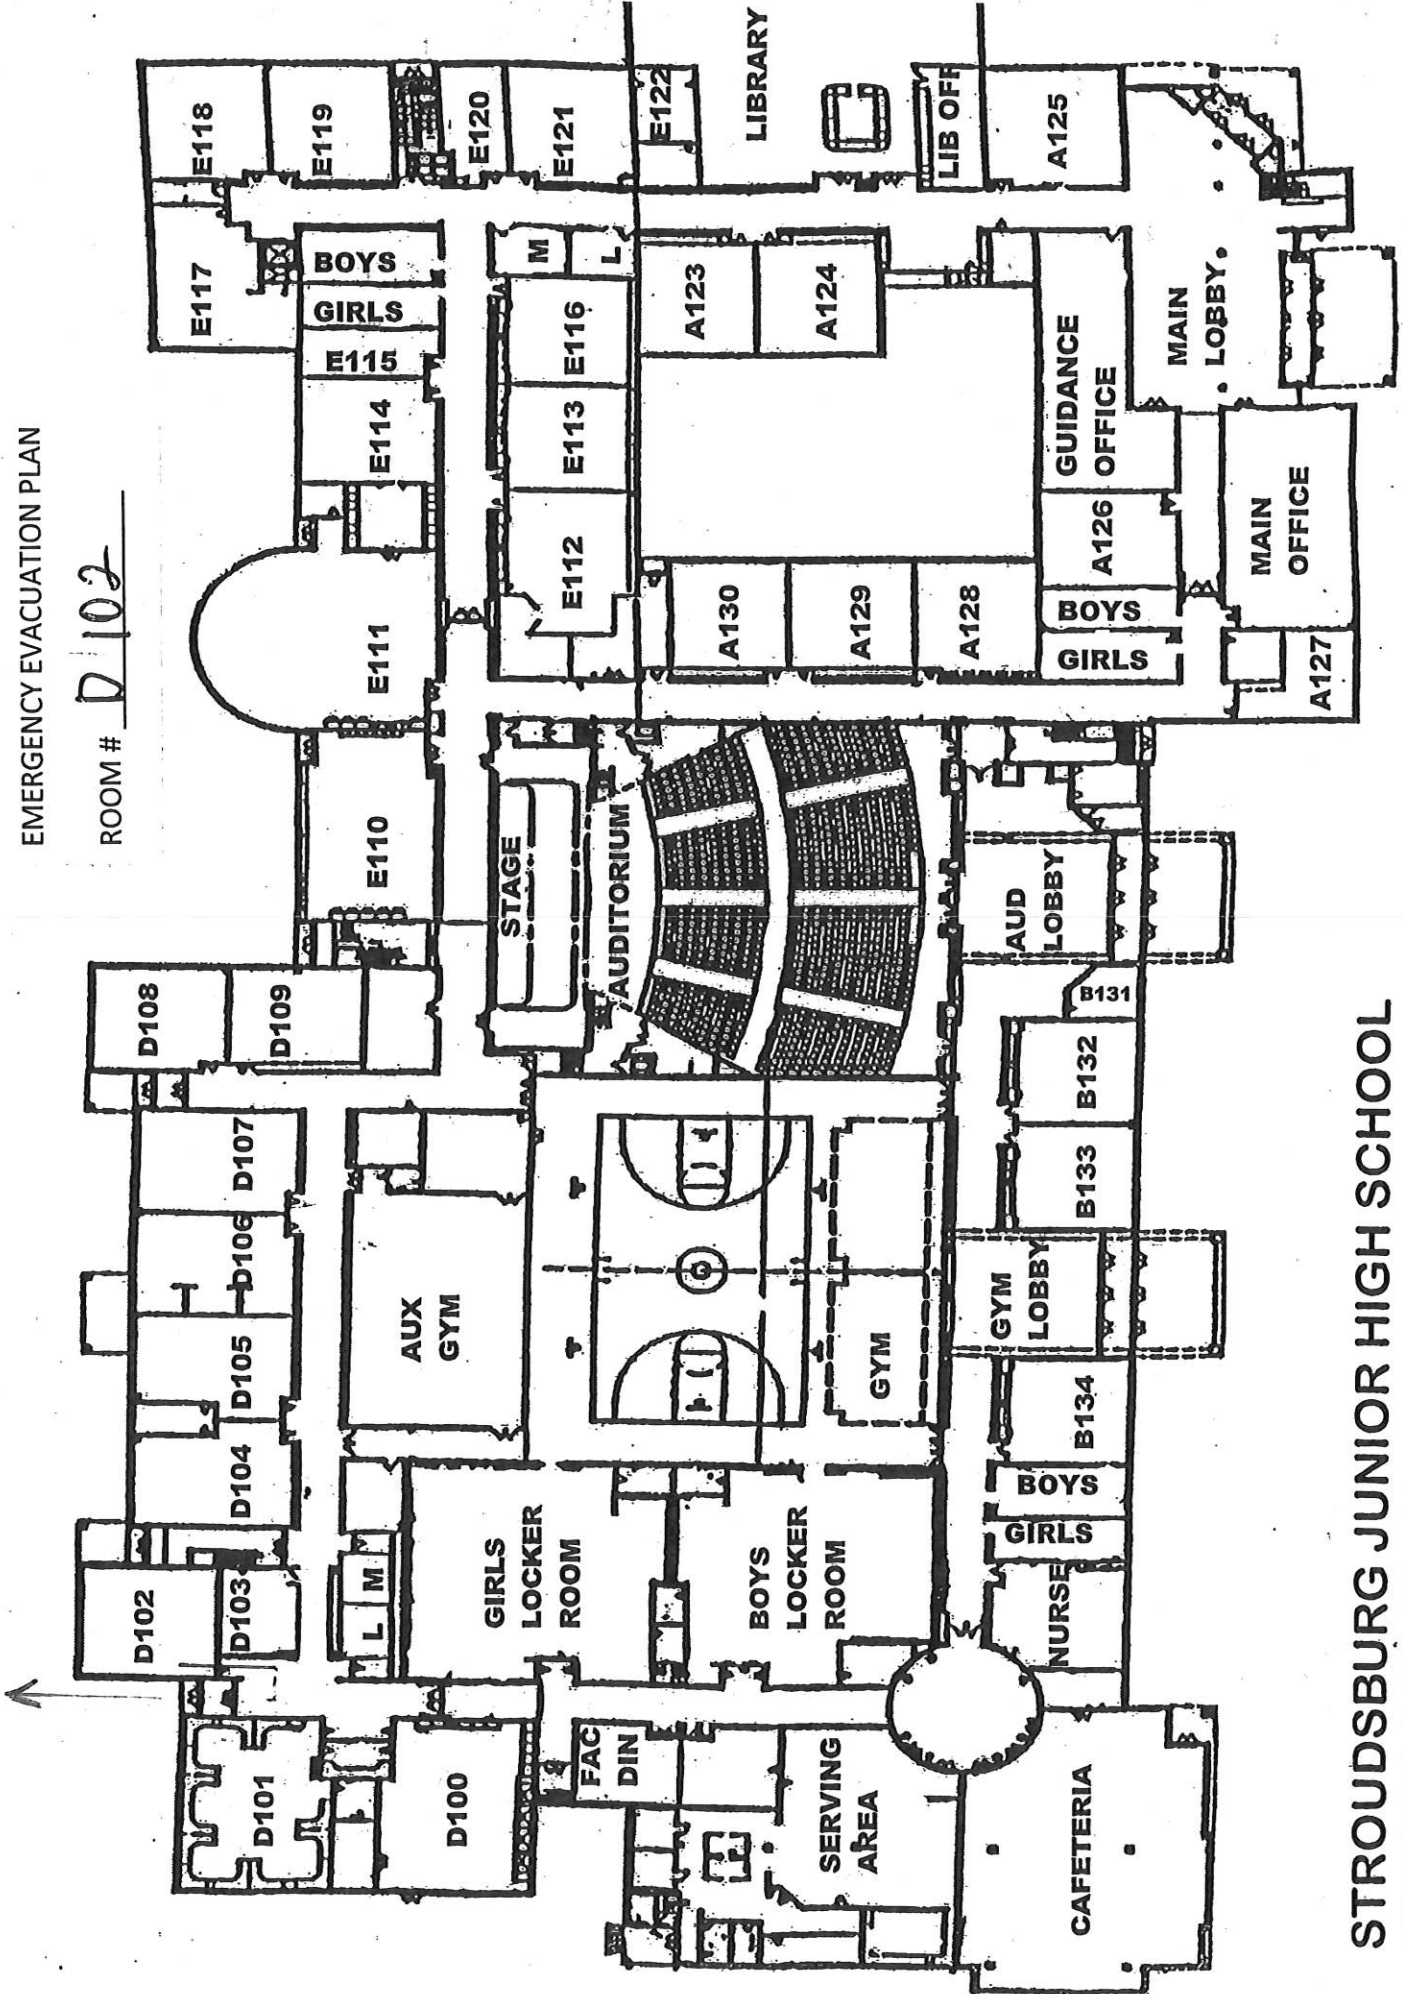

EMERGENCY EVACUATION PLAN

ROOM # D102

STROUDSBURG JUNIOR HIGH SCHOOL
FIRST FLOOR PLAN

UPDATED 11/27/13